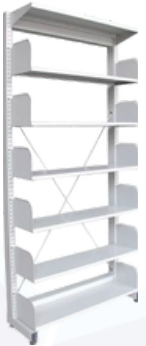

088 383 889

012 679 1639 | 016 833 6420

**YOUR
OFFICE
YOUR
WAY**

PIGEON HOLE CABINET

6 Pigeon Hole Cabinet
Size: 915W X 381D X 930H

RM 730.00

9 Pigeon Hole Cabinet
Size: 915W X 381D X 890H

RM 690.00

12 Pigeon Hole Cabinet
Size: 915W X 457D X 1829H

RM 1,000.00

15 Pigeon Hole Cabinet
Size: 915W X 457D X 1829H

RM 1,100.00

LIBRARY RACKS

Single Sided w/o Side Panel
C/W 6 Level
Size: 950W X 313D X 1995H

RM 750.00

Single Sided W Side Panel
C/W 6 Level
Size: 950W X 313D X 1995H

RM 880.00

Double Sided w/o Side Panel
C/W 6 Level
Size: 950W X 550D X 1995H

RM 1,000.00

Double Sided W Side Panel
C/W 6 Level
Size: 950W X 550D X 199H