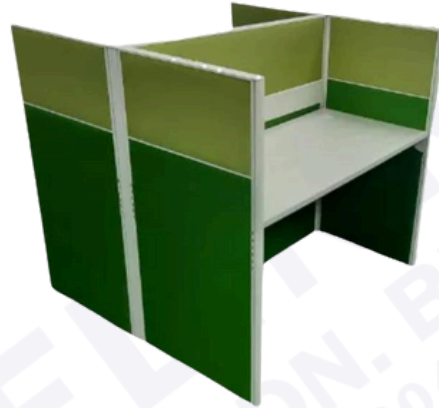

**OFFICELINK
SYSTEM** SDN. BHD.
(942804-V)

LOT 4, PLAZA YLY, JALAN TUARAN BYPASS,
88450 KOTA KINABALU, SABAH.

088 383 889

012 679 1639 | 016 833 6420 |
011-2099 8545

**YOUR
OFFICE
YOUR
WAY**

UA40 WORKSTATION CLUSTER OF 2

C/W Full Fabric Panel With Trunking (1 Nos)
C/W Full Fabric Panel With Trunking (4 Nos)
C/W Straight Worktop (2 Nos)
C/W 3-way Connection Pole (2 Nos)
Overall Size: 1200L X 600W X 1200H
Top Size: 1200L X 600W

RM 3,500.00

Overall Size: 1500L X 750W X 1200H
Top Size: 1500L X 750W

RM 4,000.00